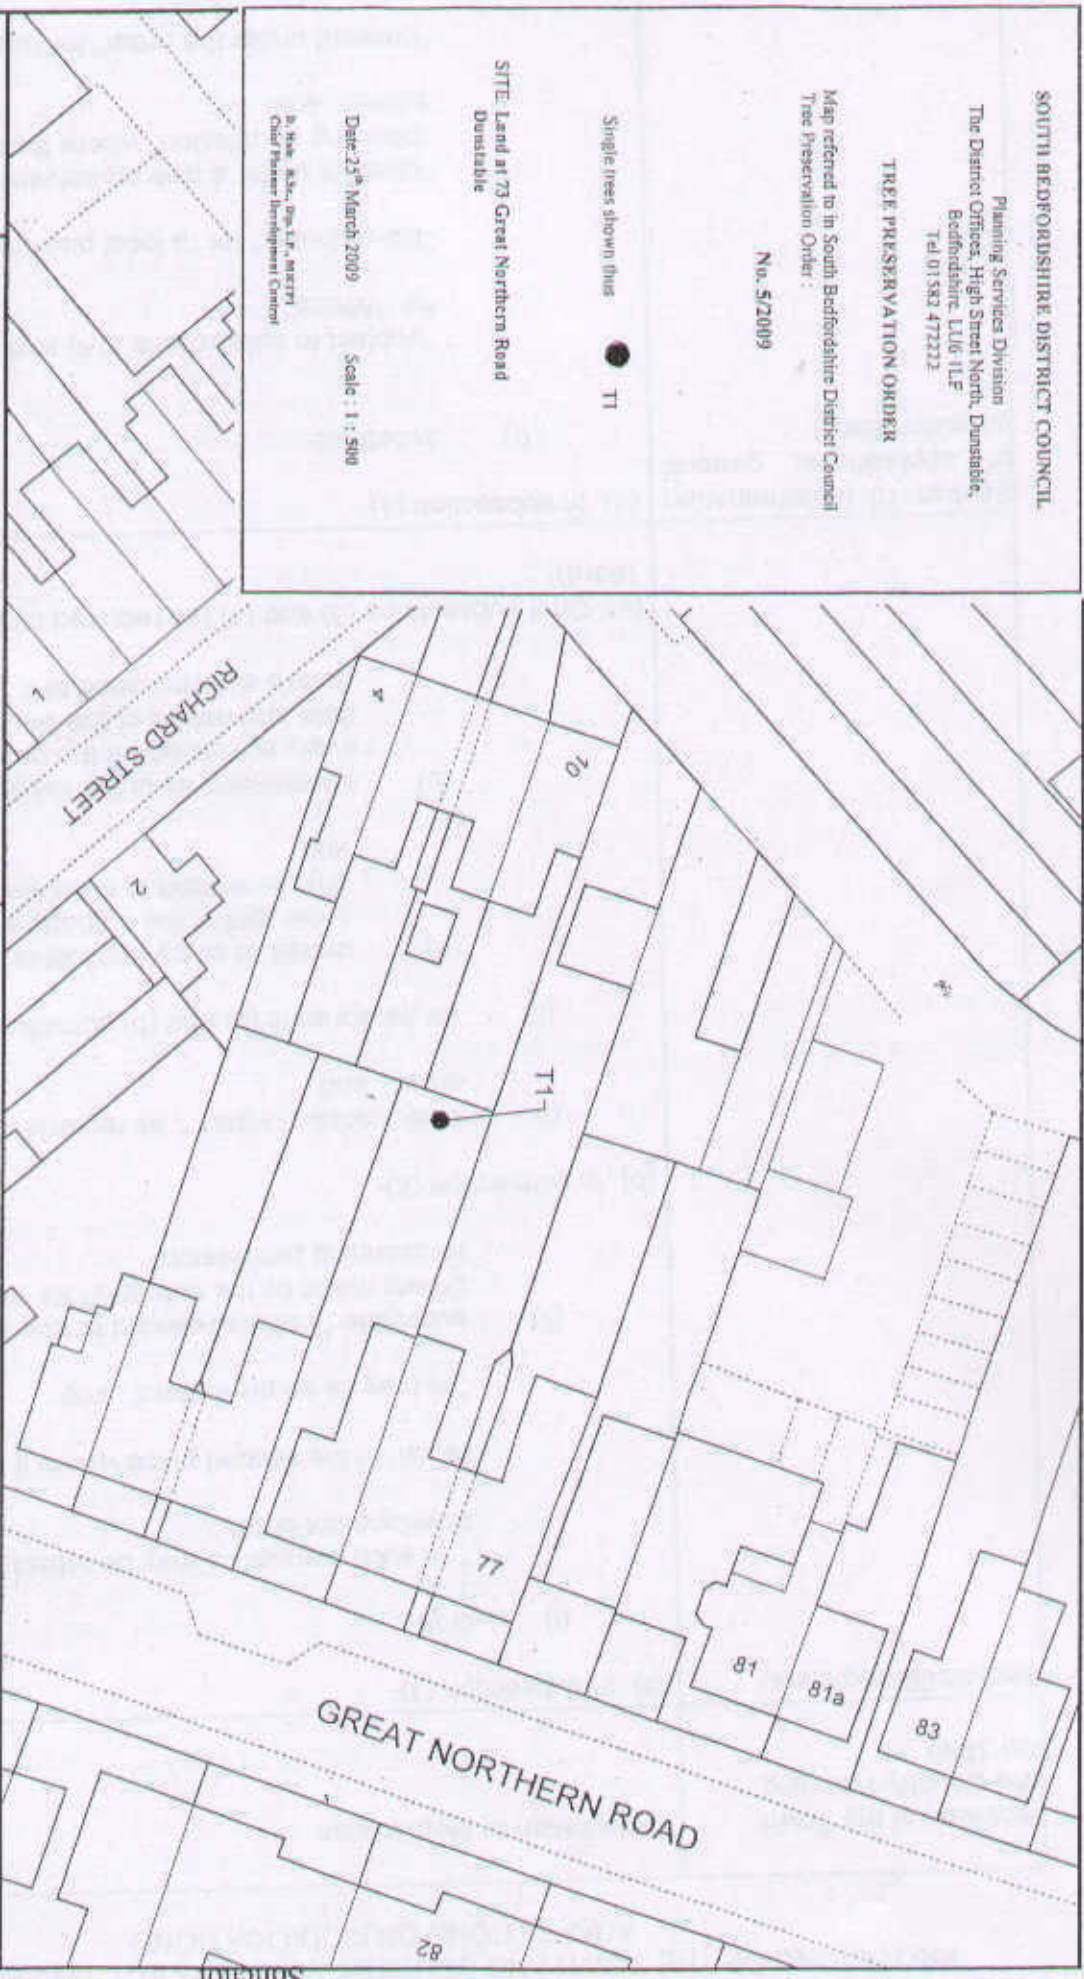

SOUTH BEDFORDSHIRE DISTRICT COUNCIL
Planning Services Division
The District Offices, High Street North, Dunstable,
Bedfordshire LU6 1LE
Tel 01582 472222

Map referred to in South Bedfordshire District Council
Tree Preservation Order:
No. 5/2009

Single trees shown thus ● T1

SITE: Land at 73 Great Northern Road
Dunstable

Date: 25th March 2009 Scale: 1 : 500

B. Hild, A.S., Dip. L.P., MPTPI
Civil Practice Development Centre

(c) Crown Copyright. All rights reserved.
South Bedfordshire District Council
Licence No. 100023295 (2005)
Date: 25 March 2009
Scale: 1:500

5.82.10 D1/83 5/2009
Land at 73 Great Northern Road,
Dunstable

M. Roman
Michael Marc Roman
Solicitor